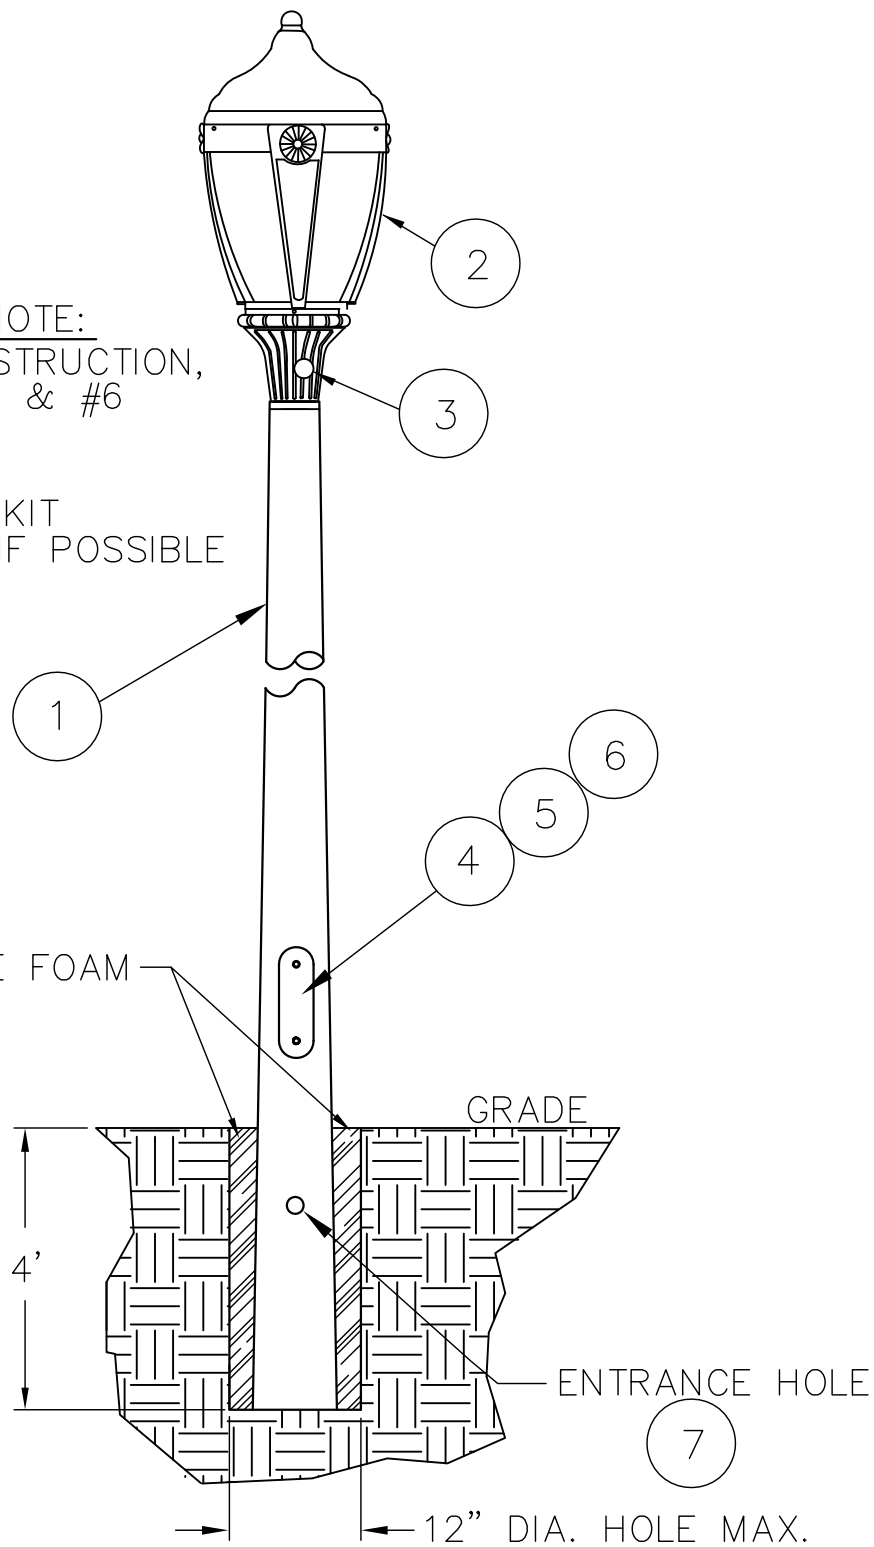

ENGINEERING NOTE:

- FOR NEW CONSTRUCTION, ADD PEDESTAL & #6 SPLIT BOLT
- INSTALL FUSE KIT IN PEDESTAL, IF POSSIBLE

FILL WITH POLE FOAM

TITLE:

STYLE 4
HALOPHANE GRANVILLE
LED 100 WATT HPS
EQUIVALENT STREETLIGHT
BLACK ROUND TAPERED
POLE

GARLAND
POWER & LIGHT

STANDARD NO.:

UG-2942C

DRAWN BY: CY/JC	DATE: 3/7/16	APPROVED BY: DM 3/7/16
REVISED BY:	DATE:	APPROVED BY: