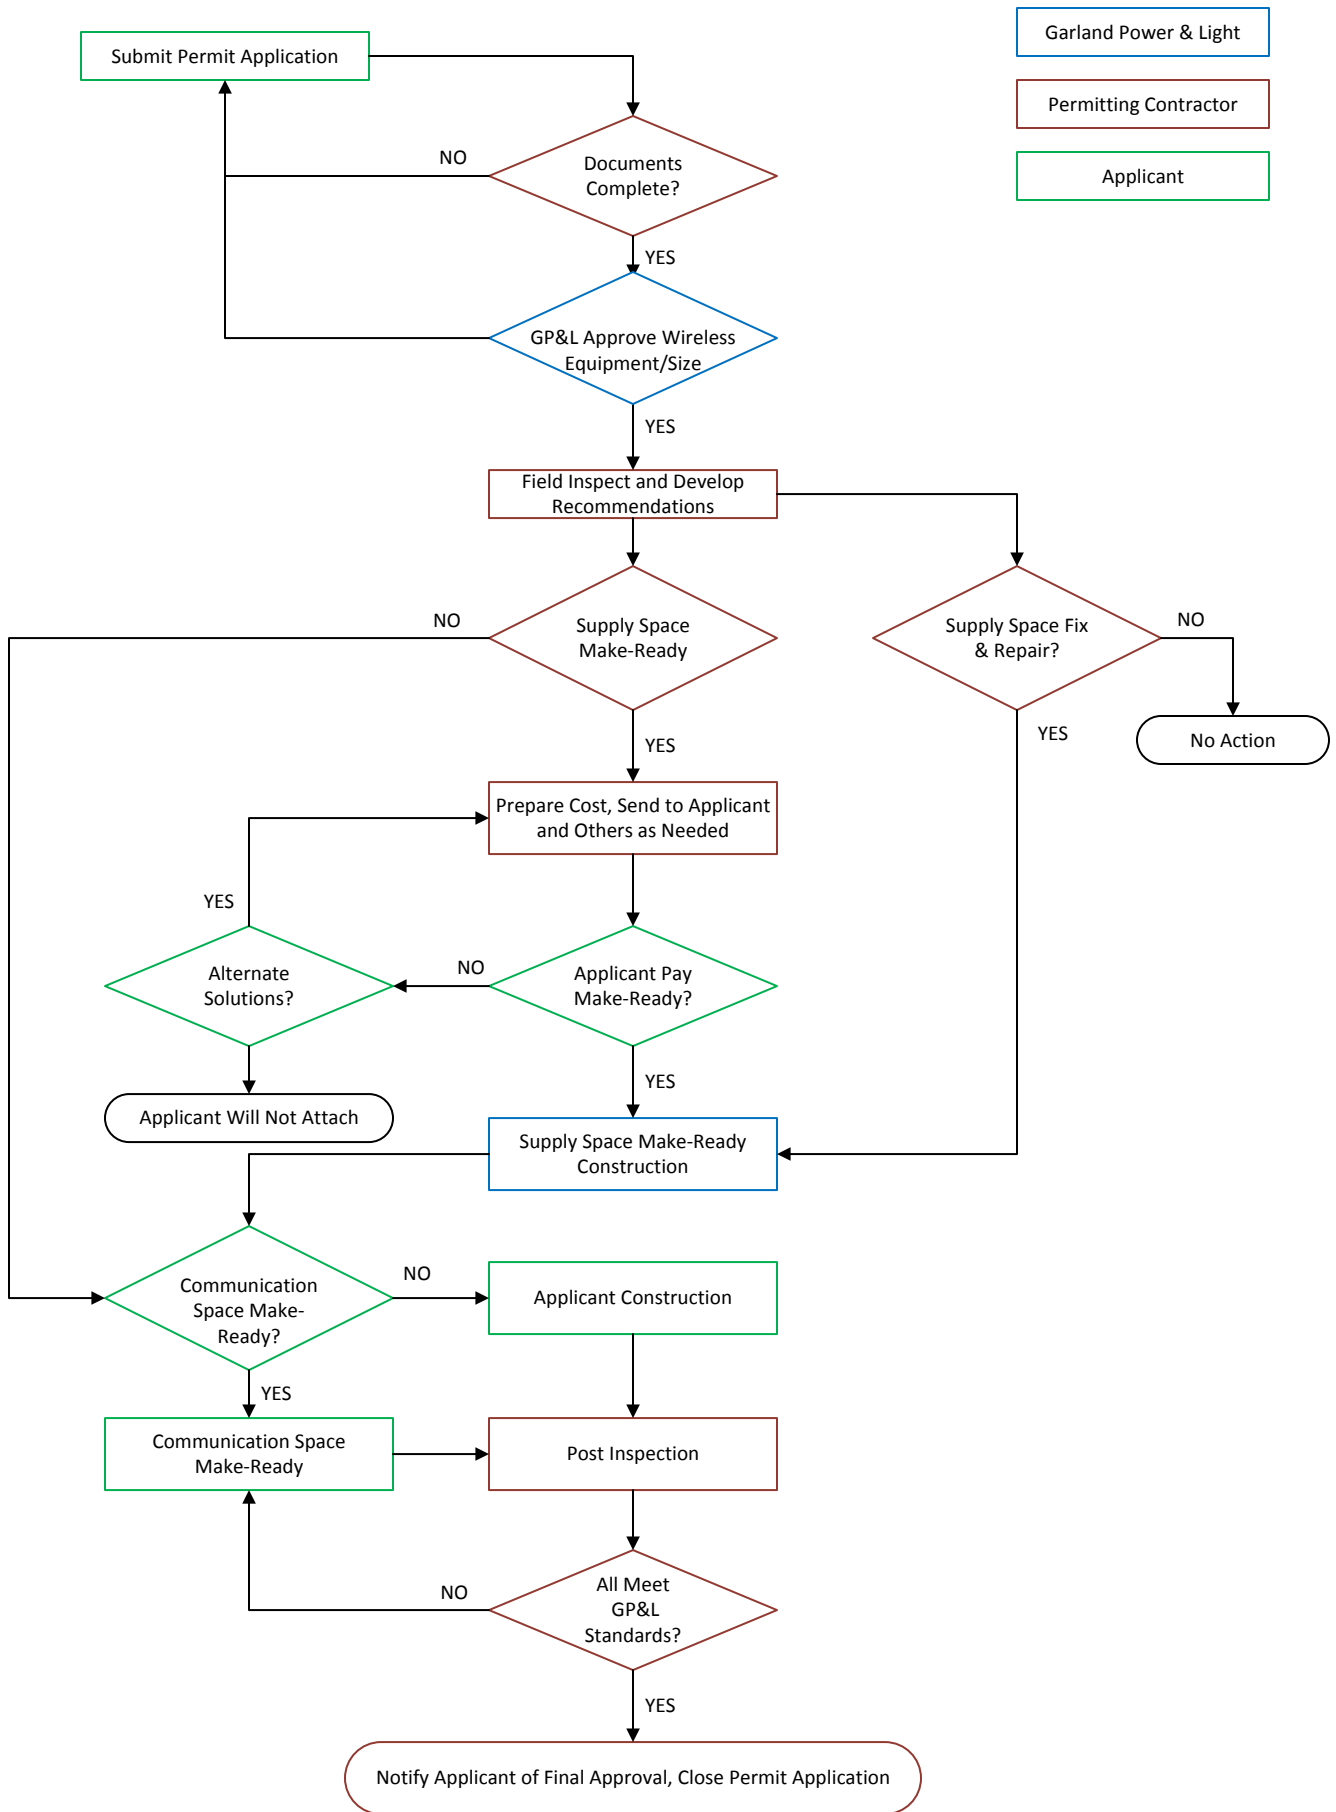

# Garland Power & Light Wireless Permit Application Process

Legend:

- Garland Power & Light (Blue box)
- Permitting Contractor (Red box)
- Applicant (Green box)